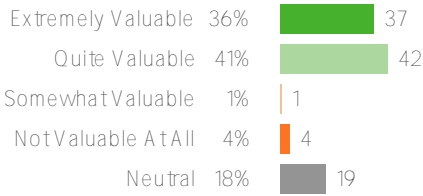

District Climate

Your average

89%

104 responses

District average: **89%** Washington Elementary School District

How did people respond?

Q.1: How valuable is the communication from the district office?