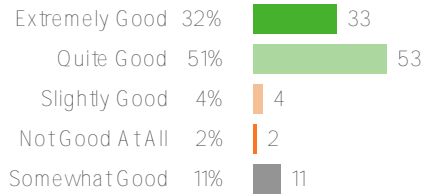

School Fit

Your average

93%

104 responses

District average: **96%** Washington Elementary School District

How did people respond?

Q.1: Given your child's cultural background, how good a fit is his/her school?

Favorable: **93%**