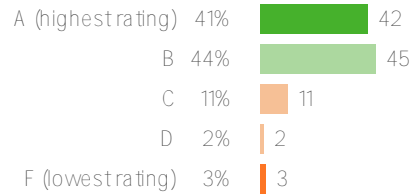

Favorable: **94%**

Q.2: The various departments in the district office support our school campuses. What grade would you assign the district office?